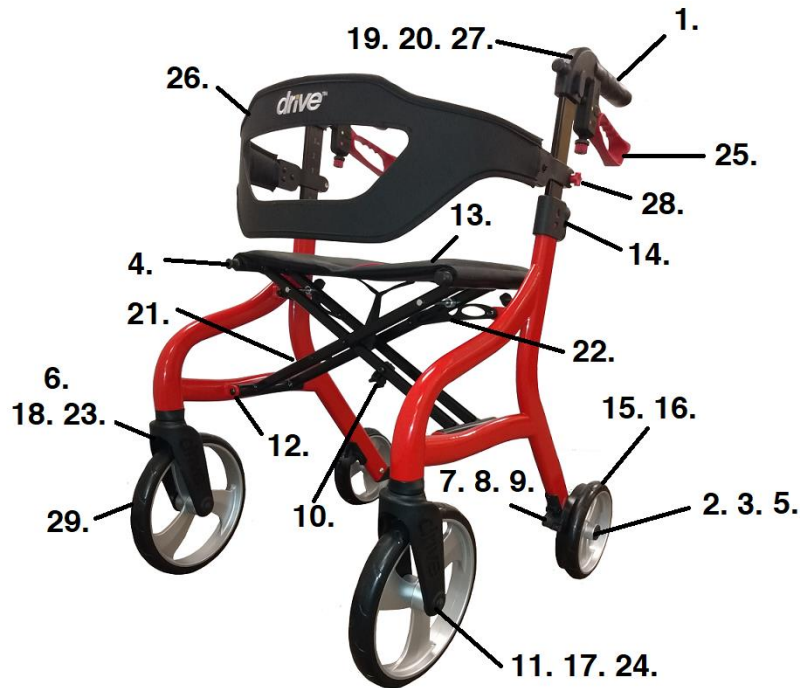

102662 Nitro Sprint

- | | |
|--|--|
| 1. Hand Grip- 102662-01 | 17. Front Wheel Bearings (pr)- 102662-17 |
| 2. Rear Wheel Bearings (pr)- 102662-02 | 18. Fork- 102662-18 |
| 3. Rear Wheel Hub Cap- 102662-03 | 19. Handlebar Assy Left- 102662-19 |
| 4. Cross Frame End Caps (pr)- 102662-04 | 20. Handlebar Assy Right- 102662-20 |
| 5. Rear Axle & Spacer- 102662-05 | 21. Cross Frame- 102662-22 |
| 6. Fork Stem Bearing- STDS1060 | 22. Cross Frame Link- 102662-23 |
| 7. Brake Cable Wire- 102662-07 | 23. Fork Stem Bolt & Spacer- 102662-24 |
| 8. Wheel Brake Assy. Left- 102662-08 | 24. Hub Cap (pr)- 102662-25 |
| 9. Wheel Brake Assy. Right- 102662-09 | 25. Hand Brake Handle- 102662-26 |
| 10. Folding Lock Mechanism- 102662-10 | 26. Backrest- 102662-28 |
| 11. Front Axle & Spacer- 102662-11 | 27. Brake Housing Assy Left- 102662-29L |
| 12. Cross Frame Mtg Screws (4 ea)- 102662-12 | Brake Housing Assy Right- 102662-29R |
| 13. Seat Upholstery w/Handle- 102662-13 | 28. Backrest Adj. Knob (pr)- 102662-31 |
| 14. Back Height Adj Latch - 102662-14 | 29. Front Wheel- 102662-32 |
| 15. Rear Wheel Left- 102662-15 | N/S Tote Bag- 102662-27 |
| 16. Rear Wheel Right- 102662-16 | N/S Step Tube- 102662-06 |